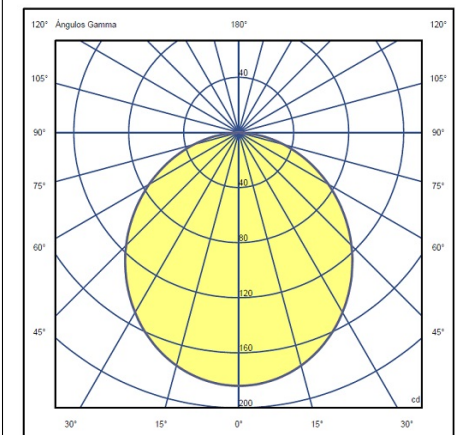

Control Casambi

Electrical connection Surface / Remote basic

LED CRI>90 1362.32 lm 106,18 2700 K

Driver Constant Current 700 mA 220-240 V 50-60 Hz

Dimmable IP65 50-60Hz

Application Floor and Table

Packaging 5 Box  
0.1 m x 2.1 m x 2.4 m  
Gross weight 84 kg  
Net weight 49.5 kg  
Vol. 0.9519 m<sup>3</sup>

### Photometric Data

Efficiency 33.05 lm/W  
Coordinate System CG  
Total Flux 502.42 lm  
Maximum Value 183.98 cd