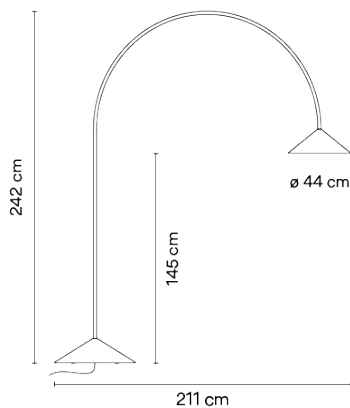

Out

4275

Design By Víctor Carrasco

VIBIA

Out is an outdoor lamp, creating the home's atmosphere and aesthetic character outdoors, illuminating open spaces with descending light. This version is fixed to the ground.

Model Sheet

Min. quantity, upcharge and extra lead time apply

Finish

47 Green L1
NCS S 4005-G80Y

36 Soft Pink
NCS S 1010-Y50R

23 Warm White
NCS S 0502-Y50R

37 Terra Red
NCS S 4040-Y70R

22 Graphite
NCS S 2005-Y50R

25 Beige D1
NCS S 4005-Y50R

LED 2700 K

Control Casambi

Electrical connection Surface / Remote basic

LED CRI>90 1362.32 lm 106,18 2700 K

Driver Constant Current 700 mA 220-240 V 50-60 Hz

☐ Dimmable IP65 50-60Hz

Application Floor and Table

Packaging 5 Box
0.1 m x 2.1 m x 2.4 m
Gross weight 84 kg
Net weight 49.5 kg
Vol. 0.9519 m³

Lighting effect

Volumetric Diffuser

Subtly directed, diffused light that generates a soft hierarchy of light on to the illuminated surface