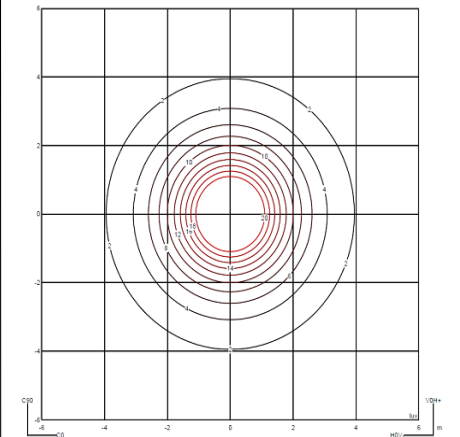

Control Casambi

Electrical connection Surface / Remote basic

LED CRI>90 1362.32 lm 106,18 2700 K

Driver Constant Current 700 mA 220-240 V 50-60 Hz

Dimmable IP65 50-60Hz

Application Floor and Table

Packaging 5 Box  
0.1 m x 2.1 m x 2.4 m  
Gross weight 84 kg  
Net weight 49.5 kg  
Vol. 0.9519 m<sup>3</sup>

#### Volumetric Diffuser

Subtly directed, diffused light that generates a soft hierarchy of light on to the illuminated surface

### Photometric Data

Efficiency 33.05 lm/W  
Coordinate System CG  
Total Flux 502.42 lm  
Maximum Value 183.98 cd