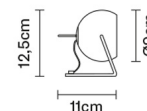

BELUGA WHITE

D57B0701

Marc Sadler

Dimensions

Description

Table lamp with polished chrome-plated structure. Adjustable polished white blown glass diffuser.

Voltage

220-240V

Weight

Net: 0.92 kg
Gross: 0.99 kg

Packaging

Volume: 0.005 m³
Number of boxes: 1

Specs

Material

Glass - Metal

Available diffuser colours