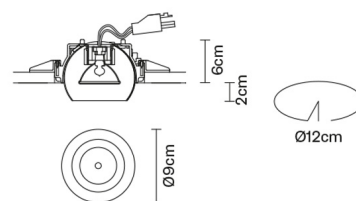

TOOLS

F19F4101

FE Design

Dimensions

Description

Adjustable semirecessed light with structure in wear-resistant plastic Grivory® material designed to withstand high temperatures, and chromed or powder-painted metal. Design conceived to reduce the time required for installation, assembly and maintenance.

Net: 0 kg
Gross: 0.54 kg

Packaging

Volume: 0.008 m³
Number of boxes: 1

Specs

IP20